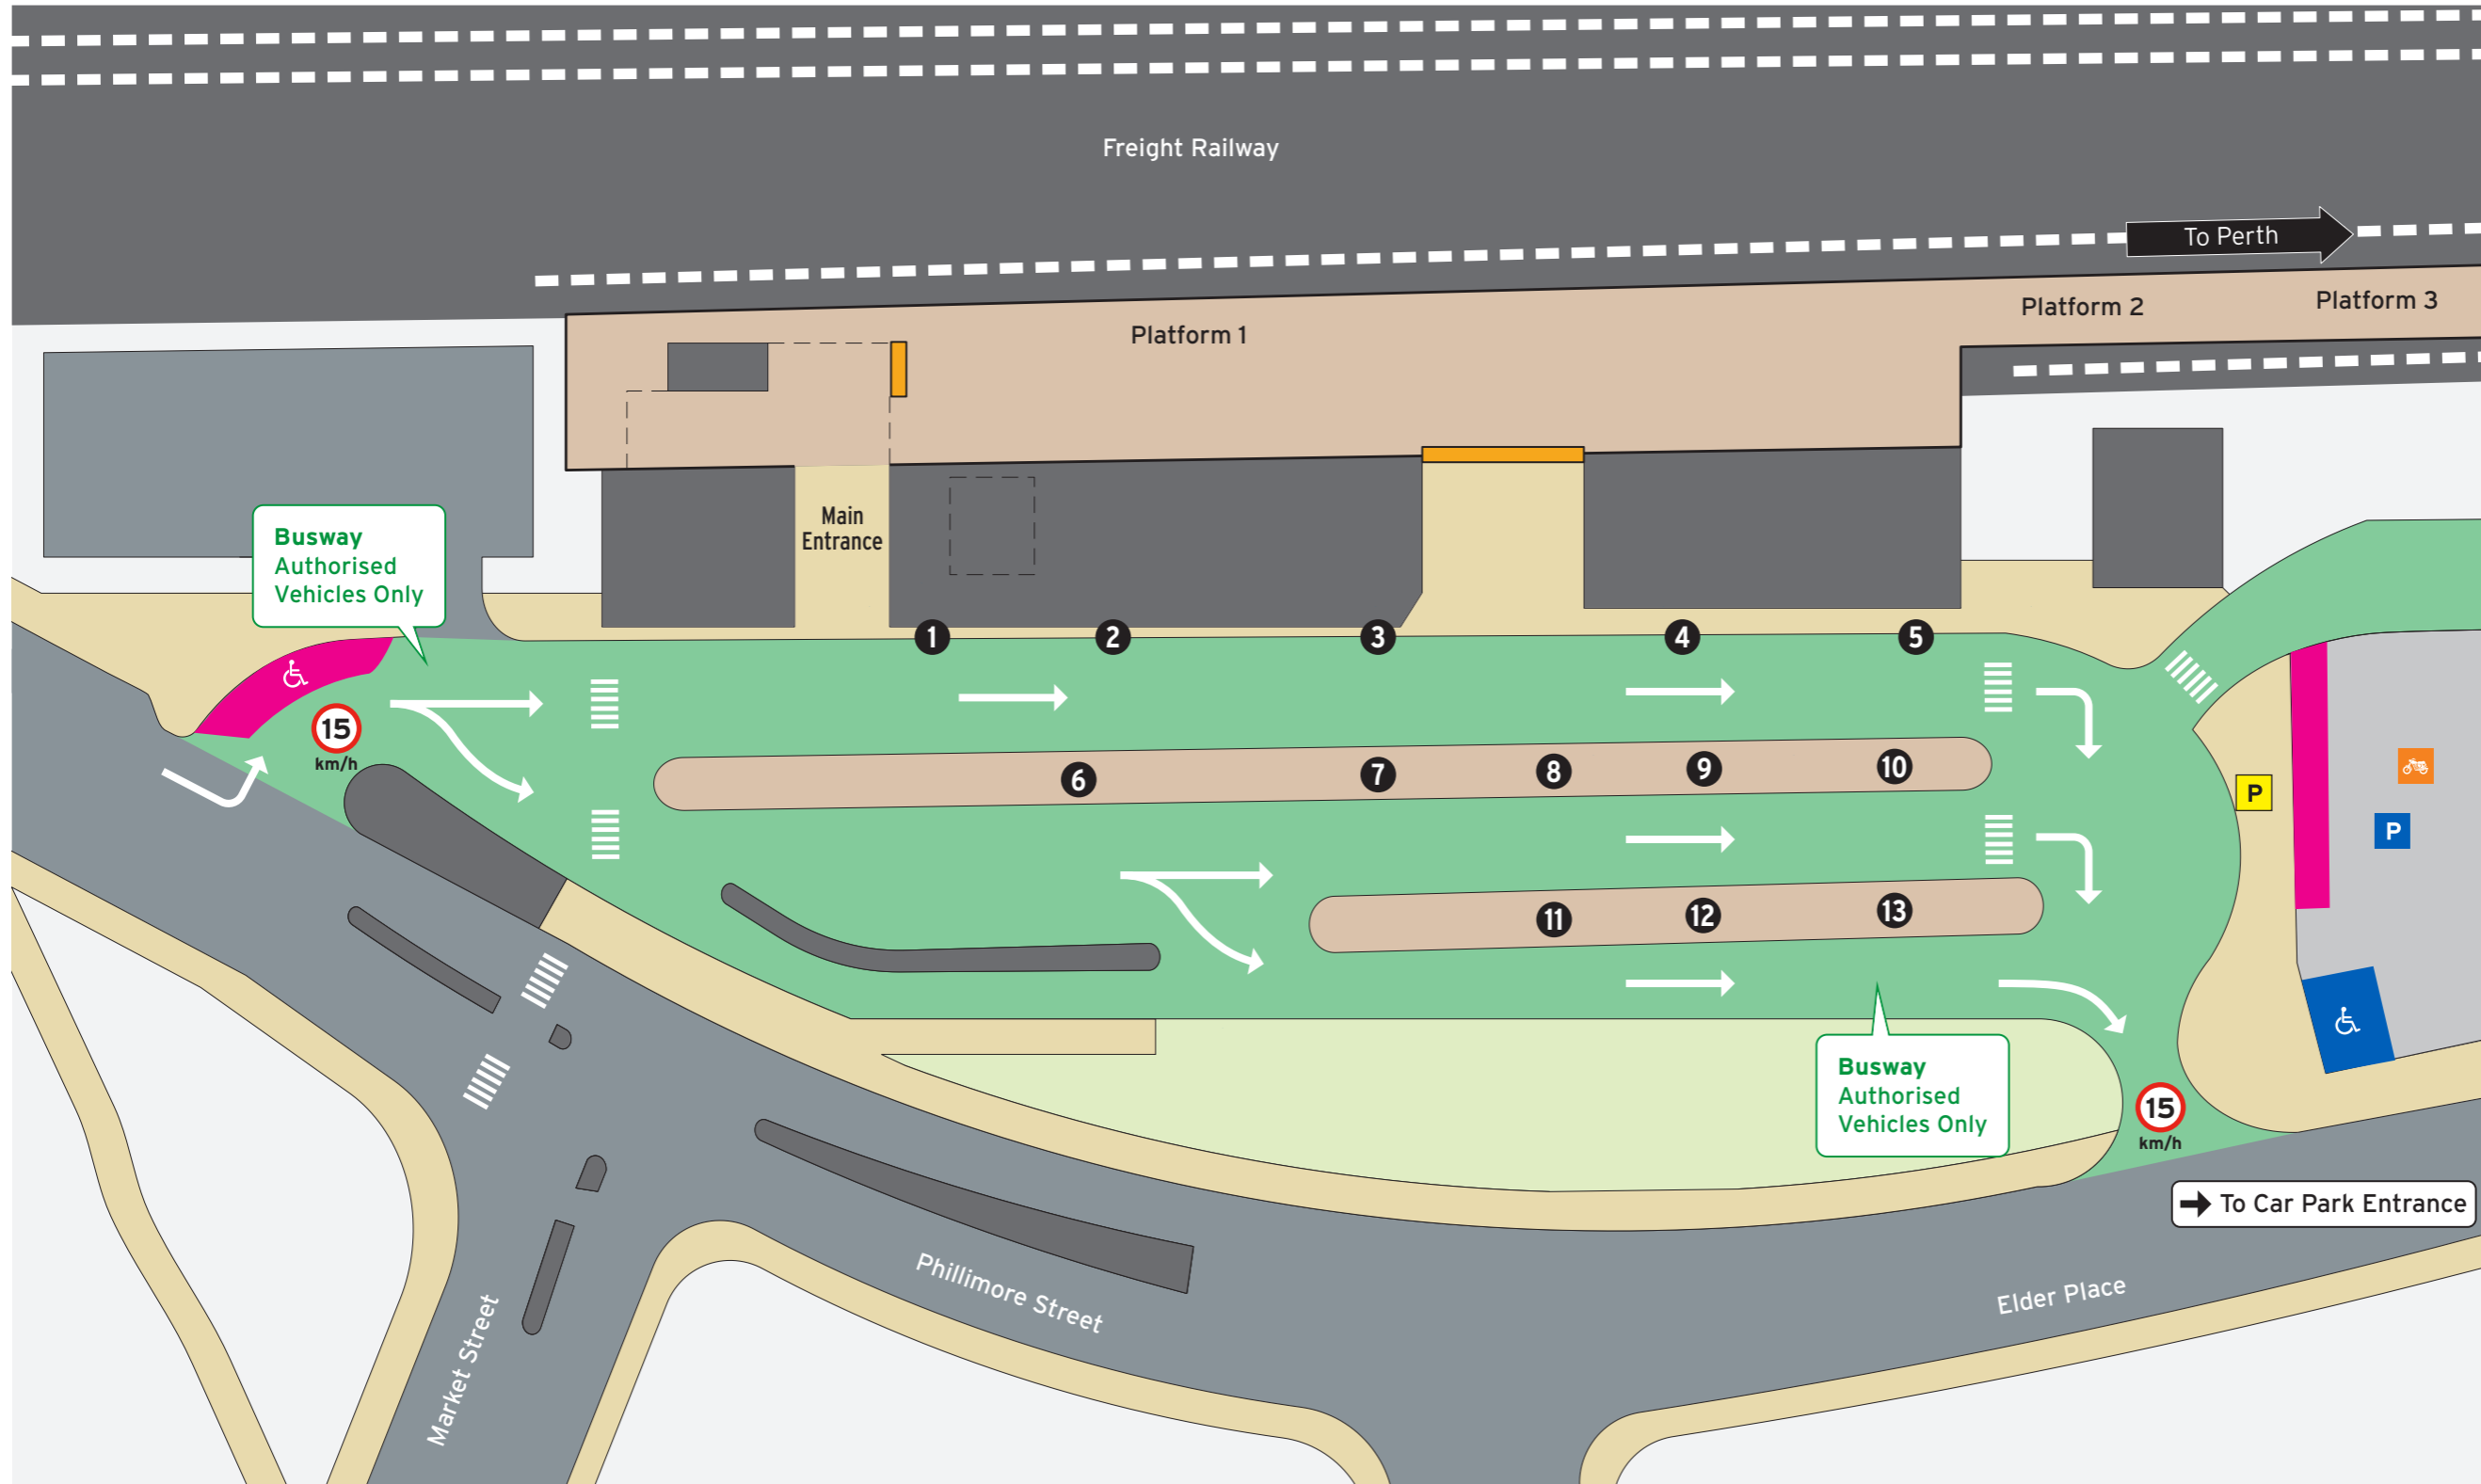

### Bus Stands

Stand	Route
1	Set Down
2	Set Down
	659 to Optus Stadium
	<b>906</b> Train replacement to Perth
3	512, 548
4	549
5	520, 530, 531, 532
6	Set Down
7	999
8	511, 513
9	107
10	998
11	111, 910
12	148, 158, 160, 500
13	502, 915

### Legend

	<b>1</b> Bus Stand Number		Toilets - Female Accessible		Transperth Parking		Road		Busway
North Point			Toilets - Male Accessible		Taxi		Pathways		Grass
Scale					Ticket Barrier		Non-Accessible Area		
0 12m							Platform		

### Legend

1 Bus Stand Number

- P Transperth Parking
- ♿ ACROD Parking
- P SmartParker Machine
- █ Short Term Parking

- ♻ Motorbikes
- ♻ Taxi
- ▬ Ticket Barrier

- ▬ Road
- ▬ Pathways
- ▬ Non-Accessible Area
- ▬ Platform